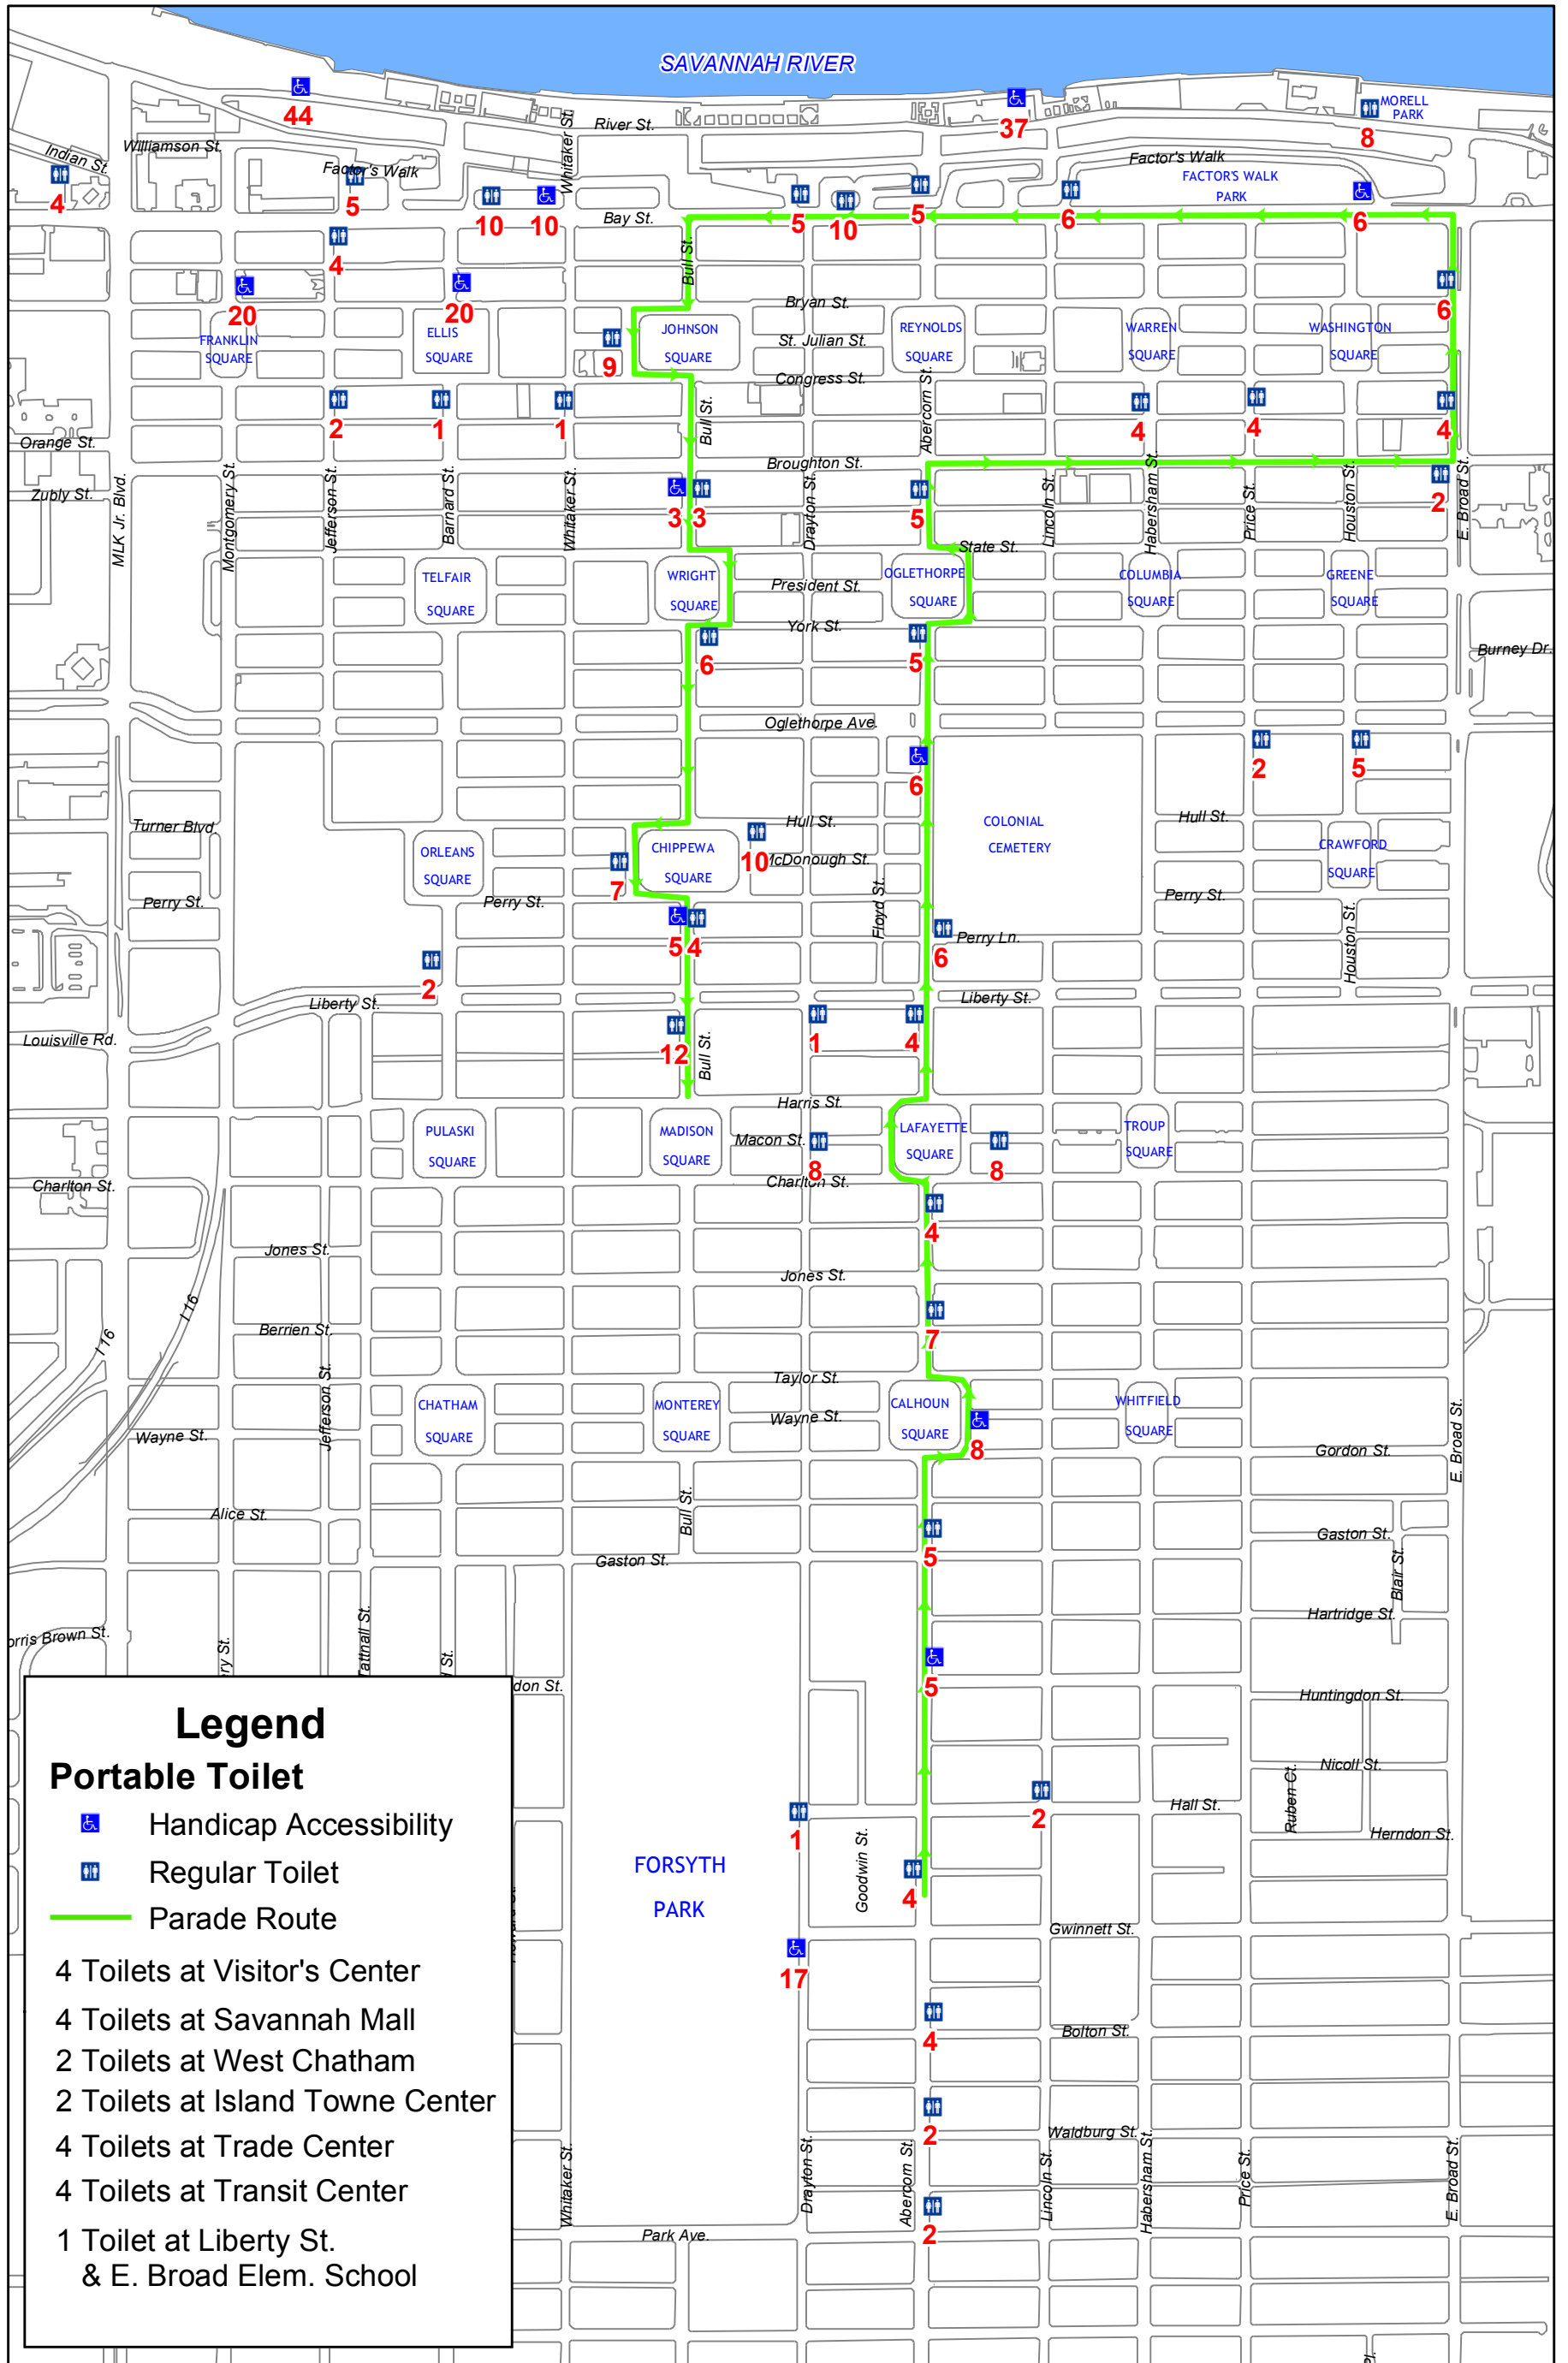

2014 NUMBER AND LOCATION OF PORTABLE TOILETS 411 Units

Legend

Portable Toilet

- Handicap Accessibility
- Regular Toilet
- Parade Route

4 Toilets at Visitor's Center
 4 Toilets at Savannah Mall
 2 Toilets at West Chatham
 2 Toilets at Island Towne Center
 4 Toilets at Trade Center
 4 Toilets at Transit Center
 1 Toilet at Liberty St.
 & E. Broad Elem. School